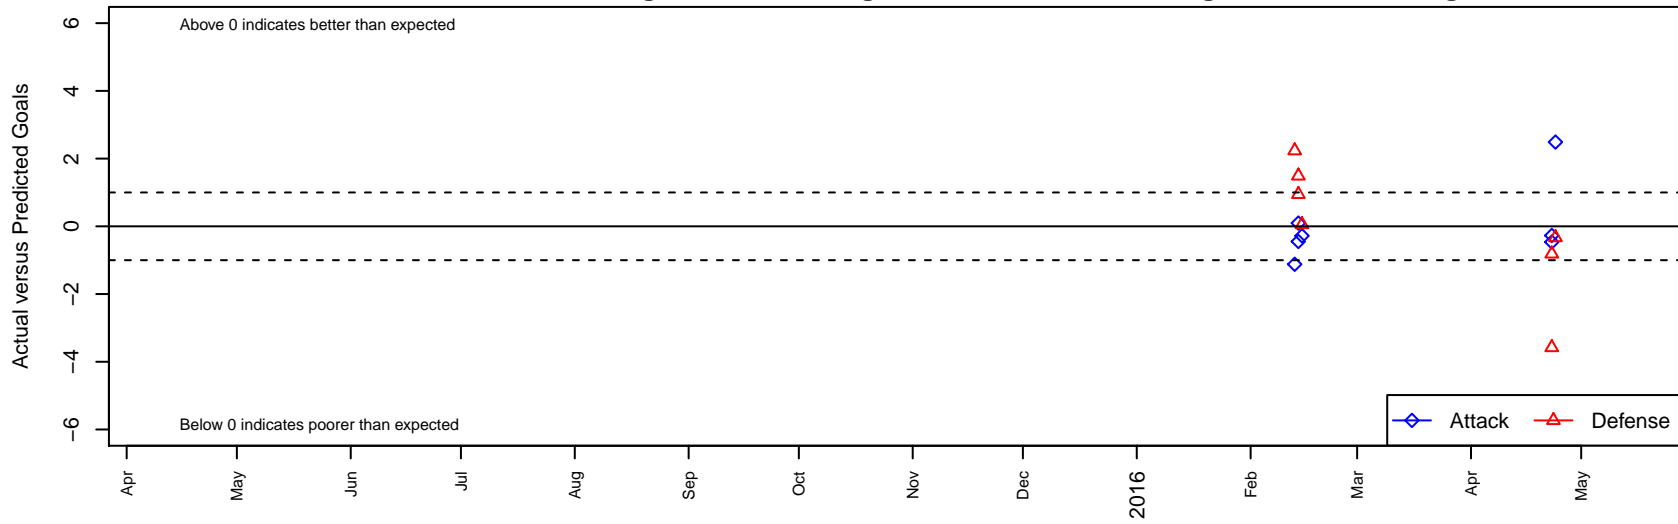

Spokane Foxes Premier II G99

Spokane Foxes FC
 Spokane, WA
 G99 total strength=1295
 attack=6.78 defense=4.55

alt names used:
 Spokane Foxes U16 Premier II
 SPOKANE FOXES FC SPOKANE FOXES U16

Venues played:
 2015 United College Showcase U16
 2015 WA Cup GU16 Gold/Silver U16

Spokane Foxes Premier II G99
 Dots are actual minus expected GF (blue circles) and GA (red triangles).
 Blue line is smoothed change in attack strength. Red is smoothed change in defense strength.

date	home		away		venue	pred.home	pred.away
2016-04-24	Spokane Foxes Premier II G99	7	CWSA White G99	1	2015 WA Cup GU16 Gold/Silver U16	4.51	0.67
2016-04-23	Wenatchee Fire Black G99	6	Spokane Foxes Premier II G99	1	2015 WA Cup GU16 Gold/Silver U16	5.19	1.27
2016-04-23	CWSA Navy G99	7	Spokane Foxes Premier II G99	0	2015 WA Cup GU16 Gold/Silver U16	3.42	0.46
2016-02-15	Westside Timbers Samba G99	1	Spokane Foxes Premier II G99	1	2015 United College Showcase U16	1.05	1.28
2016-02-14	Spokane Foxes Premier II G99	1	BSC Portland Black-Legends G99	1	2015 United College Showcase U16	0.90	1.94
2016-02-14	Crossfire OR United ECNL G00	3	Spokane Foxes Premier II G99	0	2015 United College Showcase U16	4.49	0.45
2016-02-13	Spokane Foxes Premier II G99	0	Eastside FC Blue G99	0	2015 United College Showcase U16	1.12	2.23